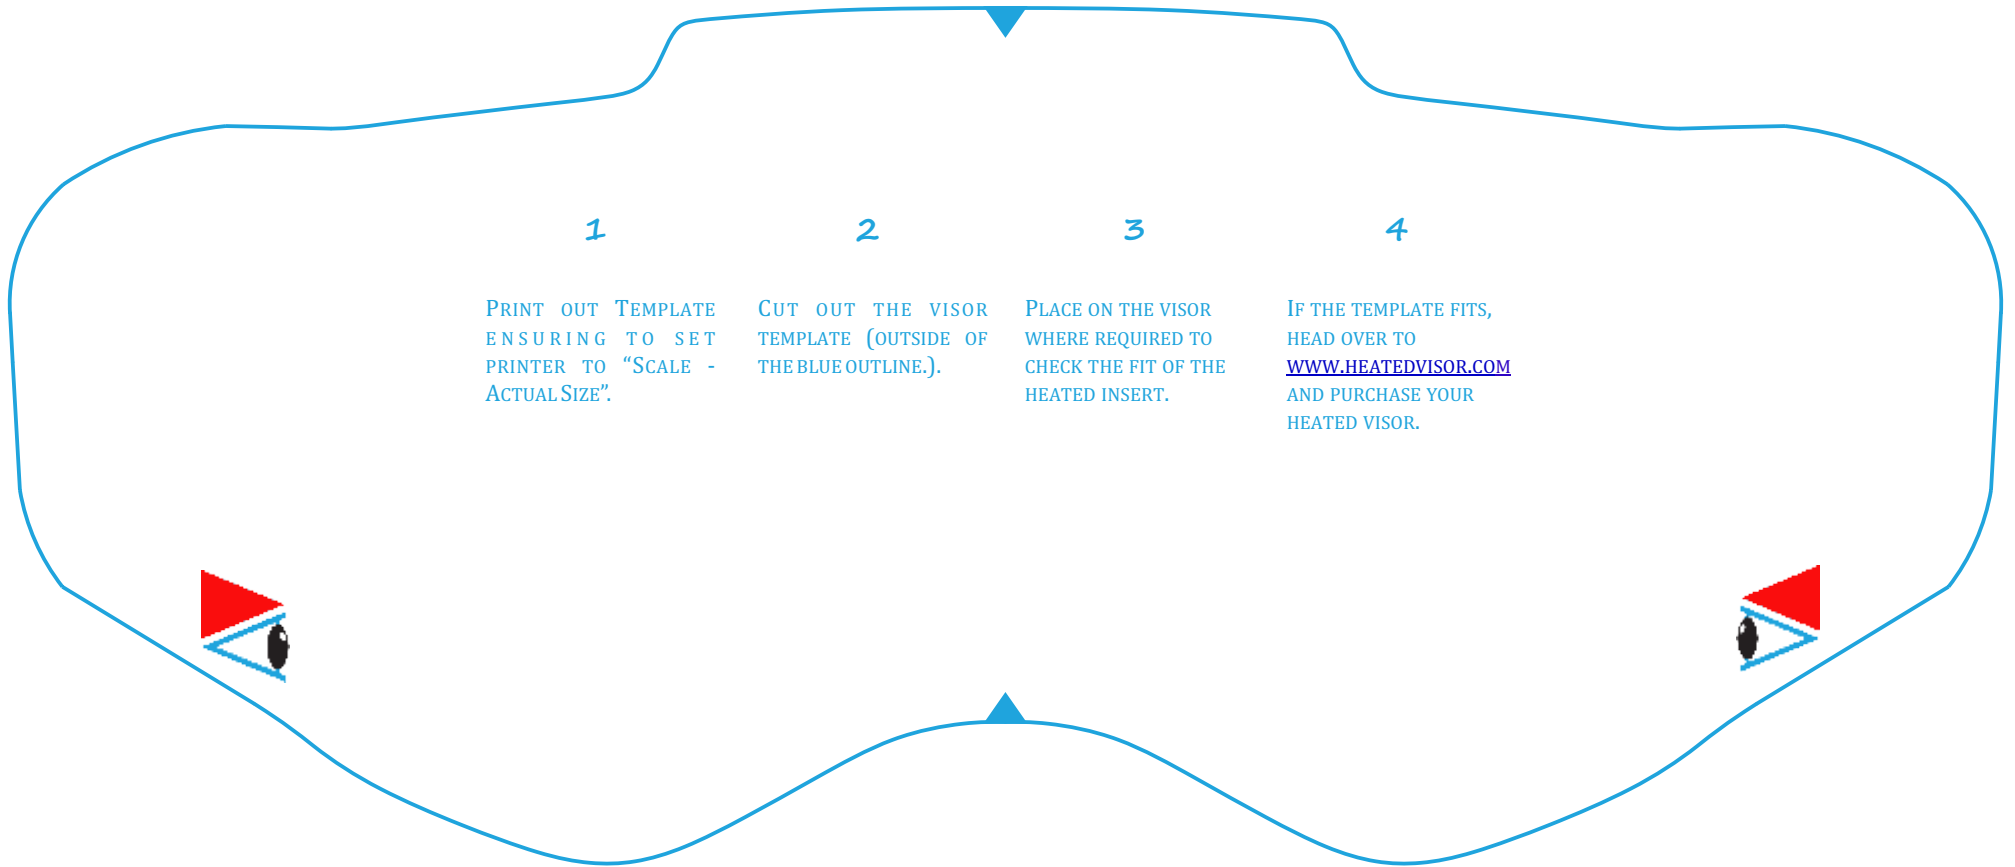

Arai 003 Visor Fitting Template

TO BE PRINTED ON LEGAL

	Arai 003 Fitting Template
	 Cut out-side the line, Template perimeter