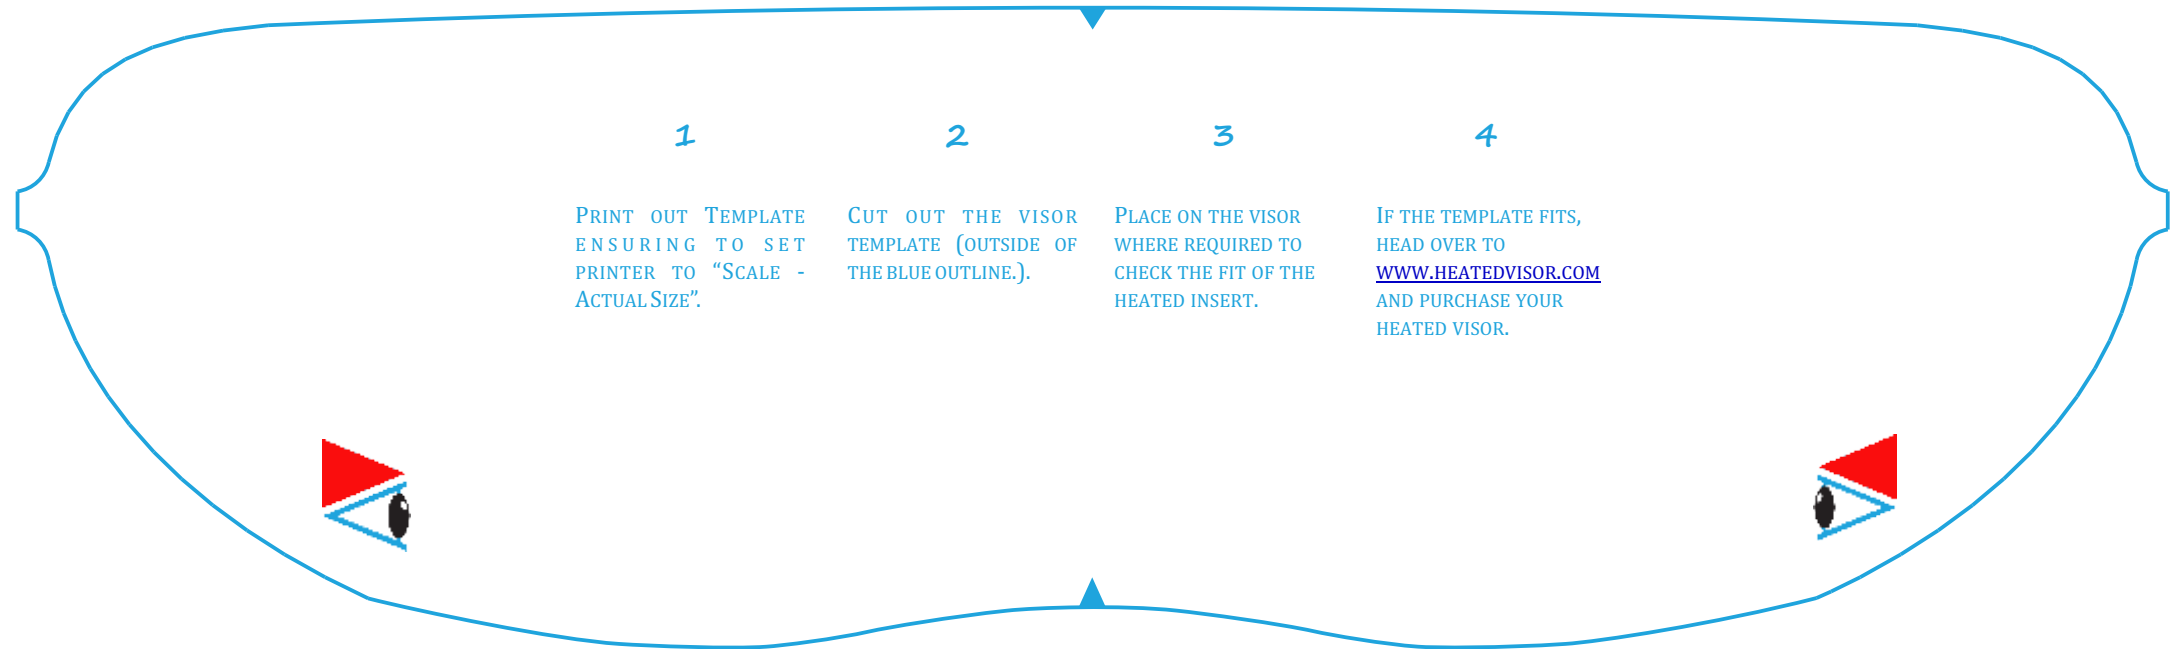

# Enduro Visor Fitting Template

TO BE PRINTED ON LEGAL

	Enduro Visor Fitting Template
	 Cut out-side the line, Template perimeter