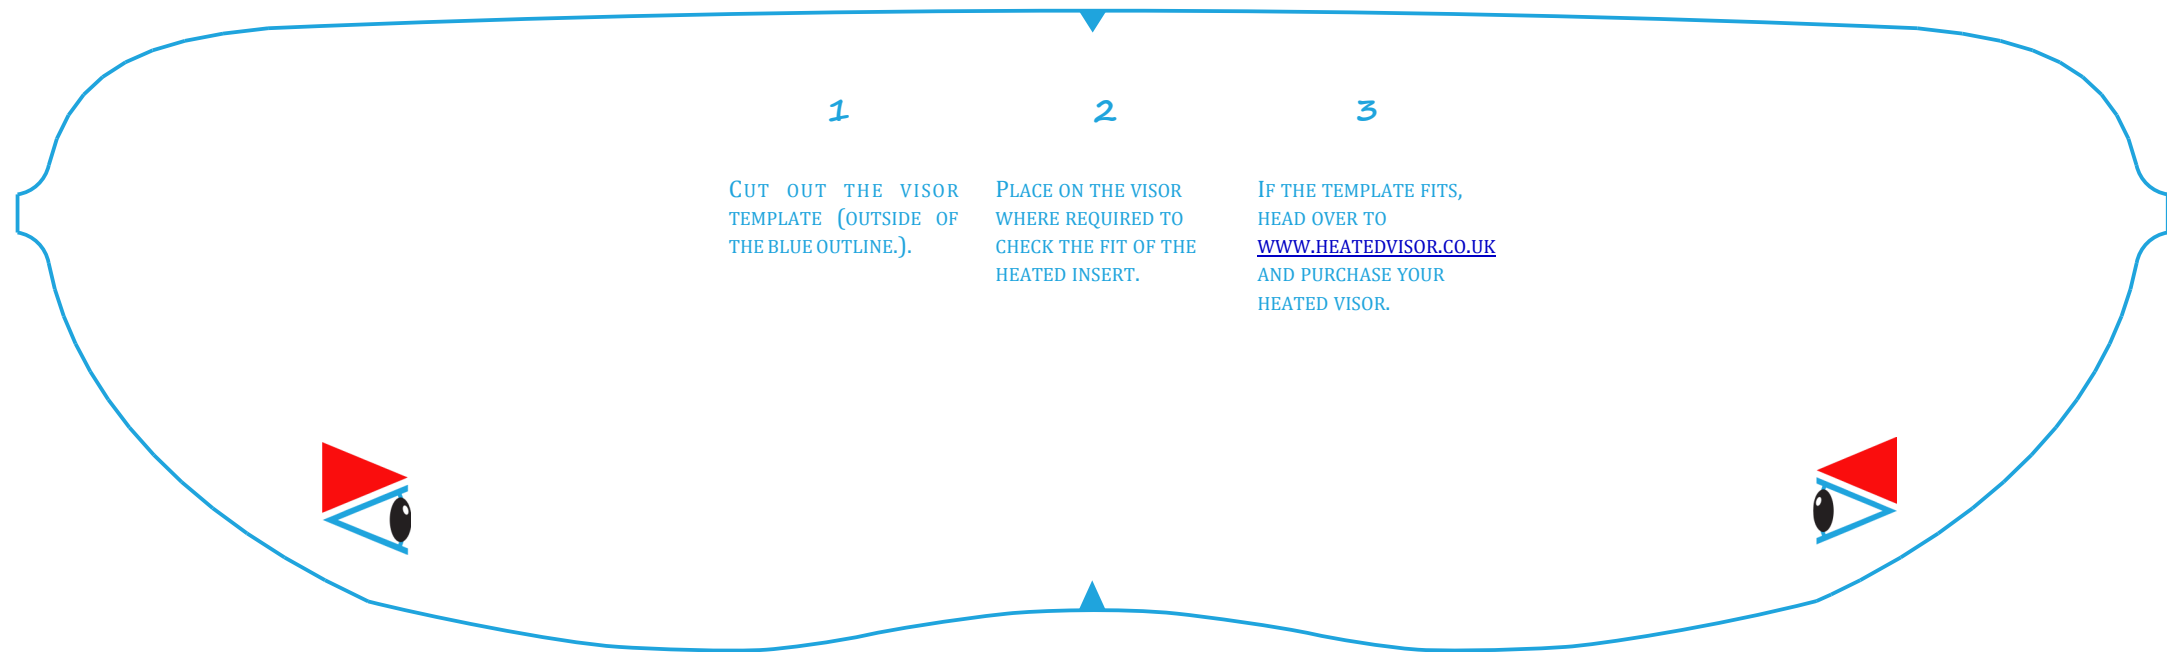

Enduro Visor Fitting Template

TO BE PRINTED ON LEGAL

	Enduro Visor Fitting Template
	 Cut out-side the line, Template perimeter