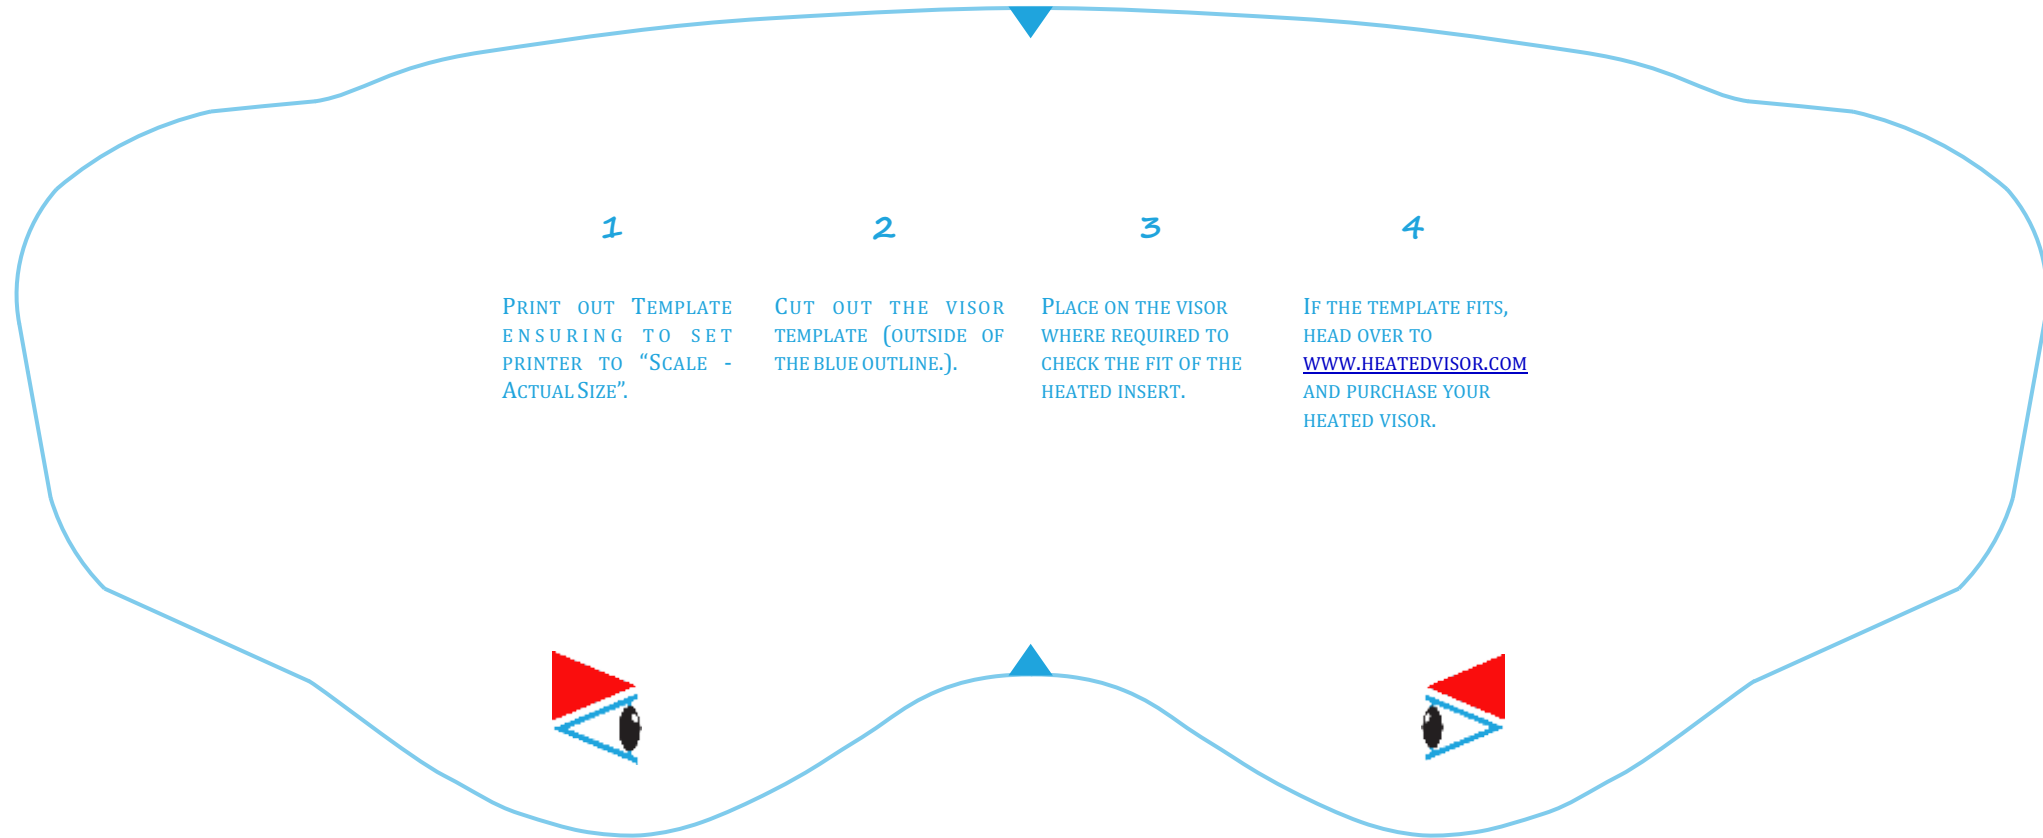

# Klim 007 Visor Fitting Template

TO BE PRINTED ON LEGAL

	Klim 007 Visor Fitting Template
	 Cut out-side the line, Template perimeter