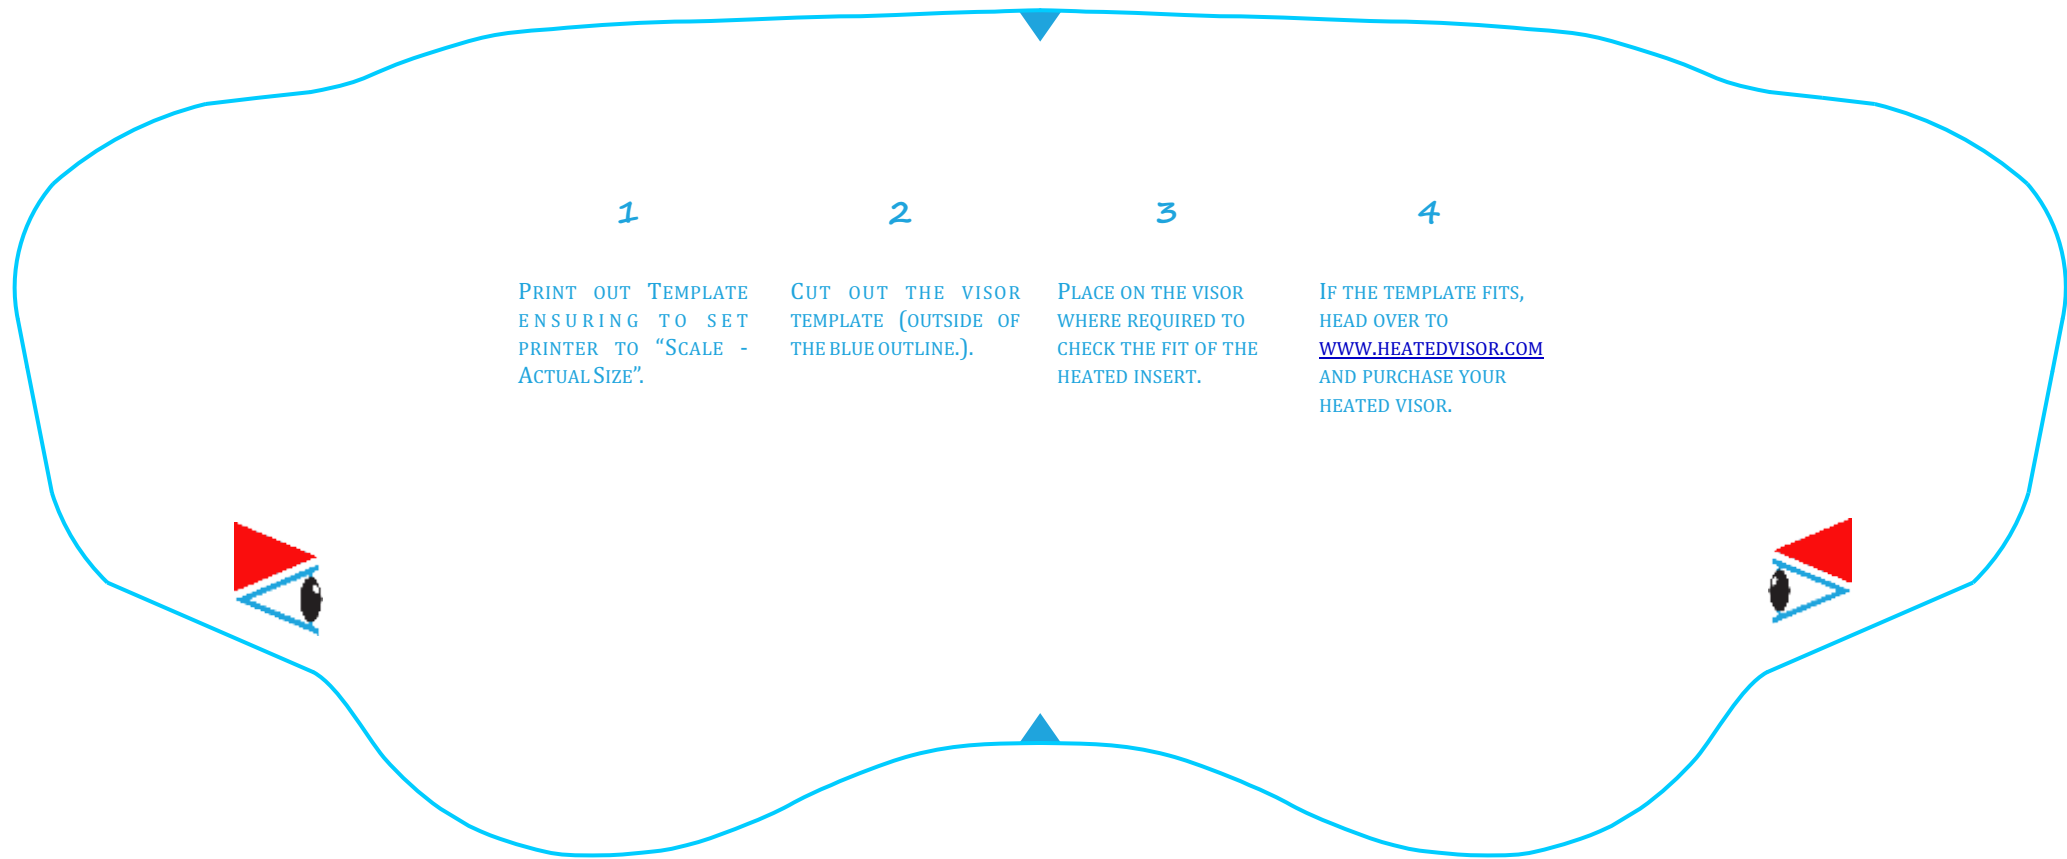

Shoei 004 Visor Fitting Template

TO BE PRINTED ON LEGAL

	Shoei 004 Fitting Template
	 Cut out-side the line, Template perimeter