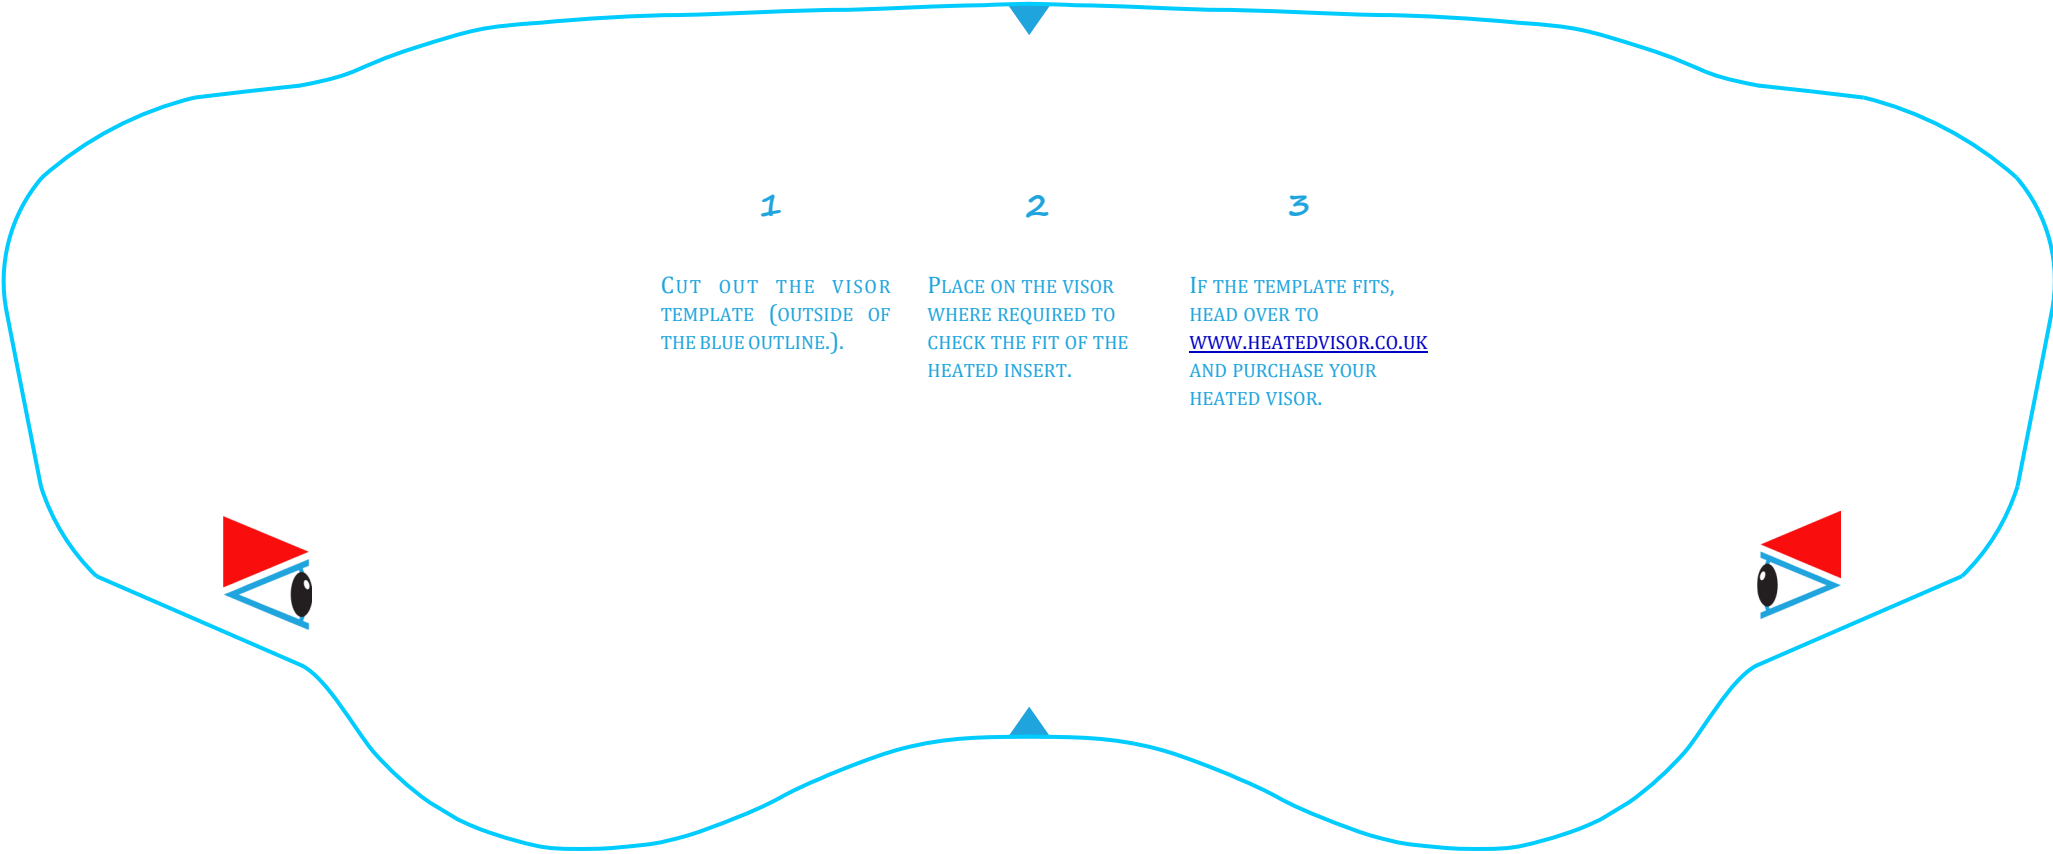

# Shoei Hornet Adv Visor Fitting Template

TO BE PRINTED ON A4

	Shoei Hornet Adv Fitting Template
	 Cut out-side the line, Template perimeter